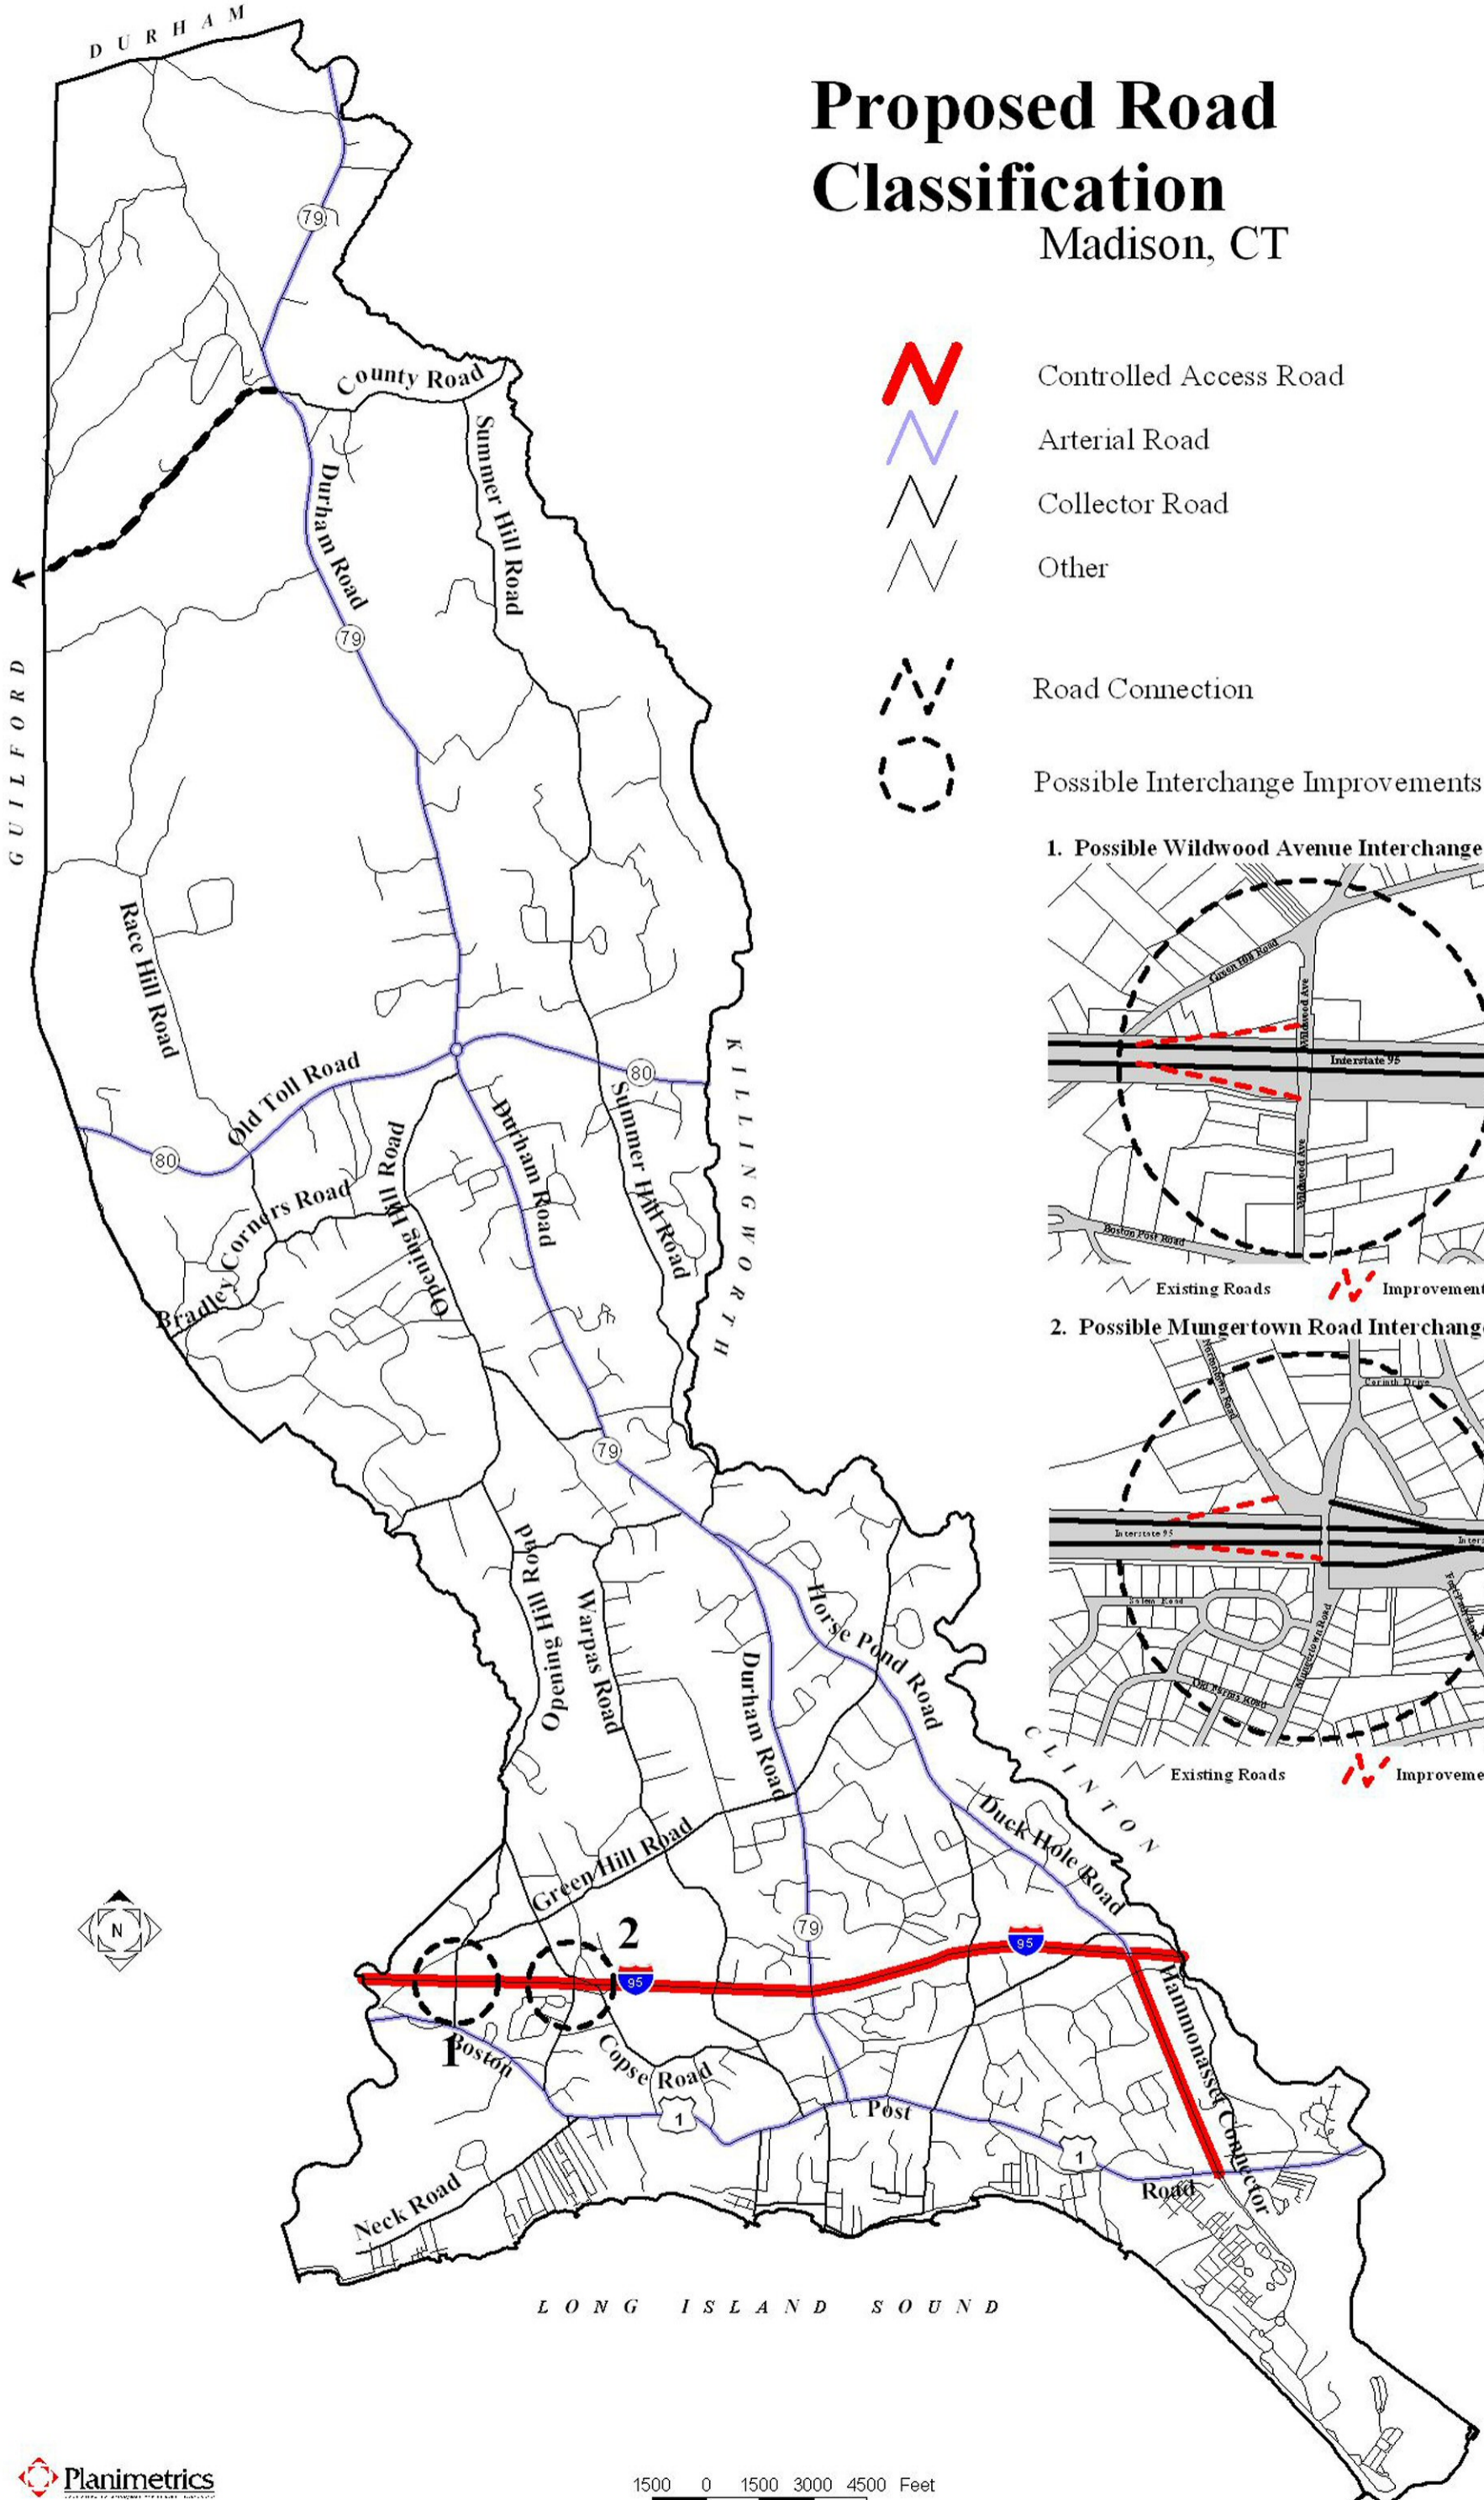

Proposed Road Classification

Madison, CT

-  Controlled Access Road
-  Arterial Road
-  Collector Road
-  Other
-  Road Connection
-  Possible Interchange Improvements

1. Possible Wildwood Avenue Interchange

2. Possible Mungertown Road Interchange