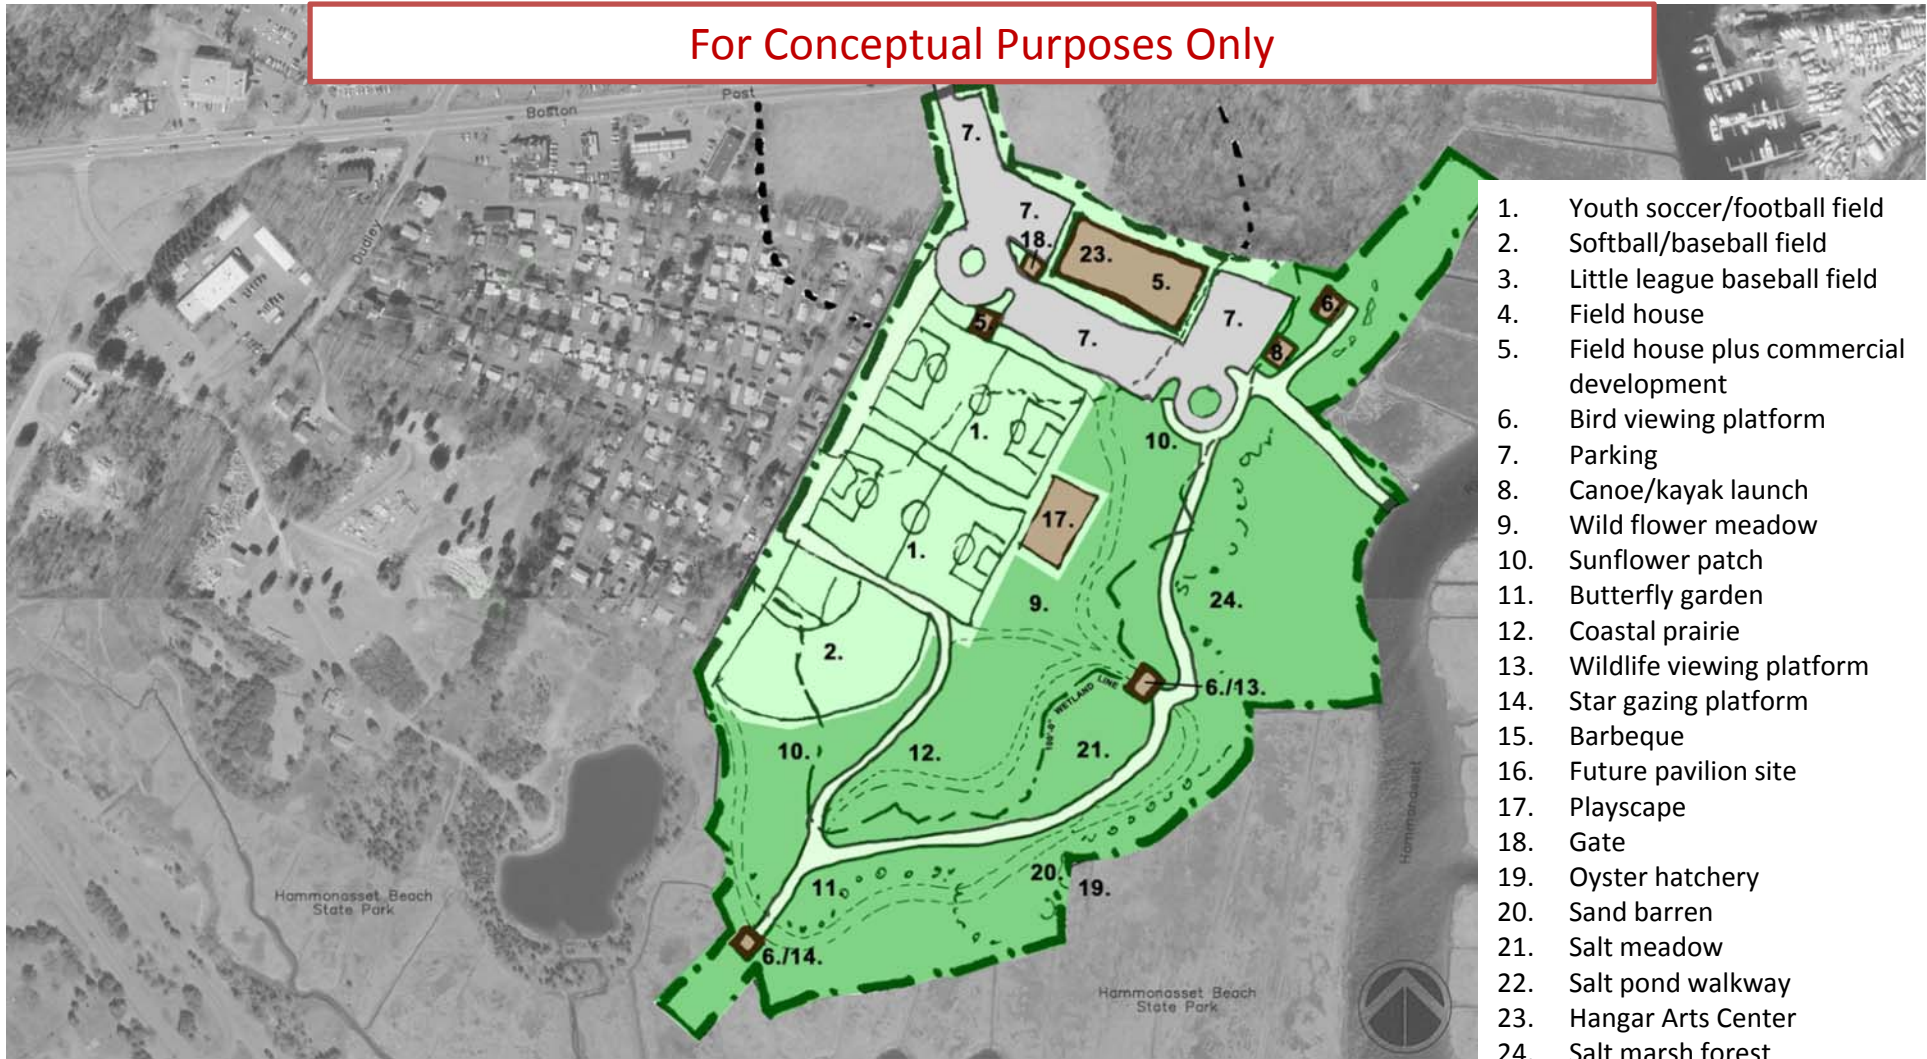

For Conceptual Purposes Only

1. Youth soccer/football field
2. Softball/baseball field
3. Little league baseball field
4. Field house
5. Field house plus commercial development
6. Bird viewing platform
7. Parking
8. Canoe/kayak launch
9. Wild flower meadow
10. Sunflower patch
11. Butterfly garden
12. Coastal prairie
13. Wildlife viewing platform
14. Star gazing platform
15. Barbeque
16. Future pavilion site
17. Playscape
18. Gate
19. Oyster hatchery
20. Sand barren
21. Salt meadow
22. Salt pond walkway
23. Hangar Arts Center
24. Salt marsh forest

**GRISWOLD SITE OPTIONS:
THE GRISWOLD SALT PASTURE**

For Conceptual Purposes Only

1. Youth soccer/football field
2. Softball/baseball field
3. Little league baseball field
4. Field house
5. Field house plus commercial development
6. Bird viewing platform
7. Parking
8. Canoe/kayak launch
9. Wild flower meadow
10. Sunflower patch
11. Butterfly garden
12. Coastal prairie
13. Wildlife viewing platform
14. Star gazing platform
15. Barbeque
16. Future pavilion site
17. Playscape
18. Gate
19. Oyster hatchery
20. Sand barren
21. Salt meadow
22. Salt pond walkway
23. Hangar Arts Center
24. Salt marsh forest

**GRISWOLD SITE OPTIONS:
THE GRISWOLD PARK**

For Conceptual Purposes Only

1. Youth soccer/football field
2. Softball/baseball field
3. Little league baseball field
4. Field house
5. Field house plus commercial development
6. Bird viewing platform
7. Parking
8. Canoe/kayak launch
9. Wild flower meadow
10. Sunflower patch
11. Butterfly garden
12. Coastal prairie
13. Wildlife viewing platform
14. Star gazing platform
15. Barbeque
16. Future pavilion site
17. Playscape
18. Gate
19. Oyster hatchery
20. Sand barren
21. Salt meadow
22. Salt pond walkway
23. Hangar Arts Center
24. Salt marsh forest

**GRISWOLD SITE OPTIONS:
THE HANGAR ARTS CENTER AT GRISWOLD PARK**

ARTS HANGAR CENTER: 10,000 SQ. FT. | RENTAL SPACE: 25,000 SQ. FT. | FIELDHOUSE WITH BATHROOMS: 5,000 SQ. FT.