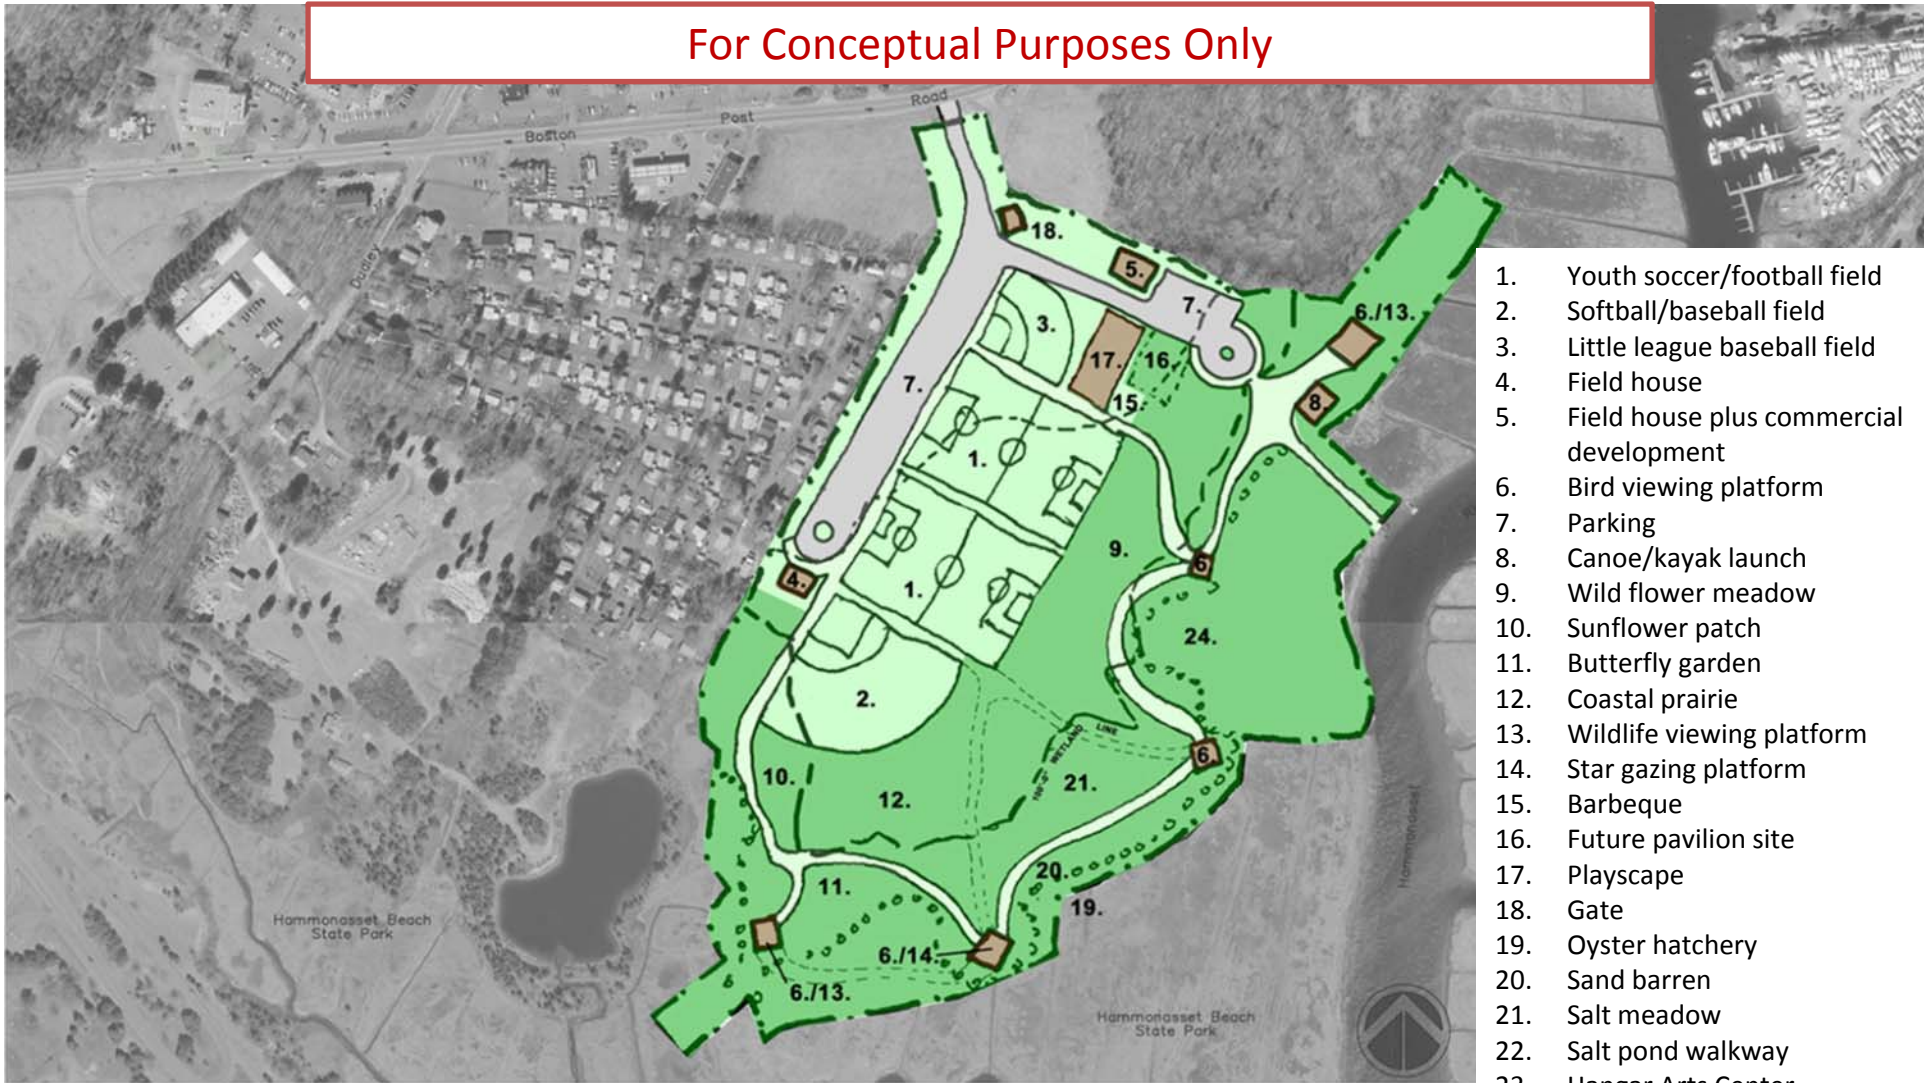

For Conceptual Purposes Only

1. Youth soccer/football field
2. Softball/baseball field
3. Little league baseball field
4. Field house
5. Field house plus commercial development
6. Bird viewing platform
7. Parking
8. Canoe/kayak launch
9. Wild flower meadow
10. Sunflower patch
11. Butterfly garden
12. Coastal prairie
13. Wildlife viewing platform
14. Star gazing platform
15. Barbeque
16. Future pavilion site
17. Playscape
18. Gate
19. Oyster hatchery
20. Sand barren
21. Salt meadow
22. Salt pond walkway
23. Hangar Arts Center
24. Salt marsh forest

**GRISWOLD SITE OPTIONS:
THE GRISWOLD SALT PASTURE**

For Conceptual Purposes Only

1. Youth soccer/football field
2. Softball/baseball field
3. Little league baseball field
4. Field house
5. Field house plus commercial development
6. Bird viewing platform
7. Parking
8. Canoe/kayak launch
9. Wild flower meadow
10. Sunflower patch
11. Butterfly garden
12. Coastal prairie
13. Wildlife viewing platform
14. Star gazing platform
15. Barbeque
16. Future pavilion site
17. Playscape
18. Gate
19. Oyster hatchery
20. Sand barren
21. Salt meadow
22. Salt pond walkway
23. Hangar Arts Center
24. Salt marsh forest

**GRISWOLD SITE OPTIONS:
THE GRISWOLD PARK**

For Conceptual Purposes Only

1. Youth soccer/football field
2. Softball/baseball field
3. Little league baseball field
4. Field house
5. Field house plus commercial development
6. Bird viewing platform
7. Parking
8. Canoe/kayak launch
9. Wild flower meadow
10. Sunflower patch
11. Butterfly garden
12. Coastal prairie
13. Wildlife viewing platform
14. Star gazing platform
15. Barbeque
16. Future pavilion site
17. Playscape
18. Gate
19. Oyster hatchery
20. Sand barren
21. Salt meadow
22. Salt pond walkway
23. Hangar Arts Center
24. Salt marsh forest

**GRISWOLD SITE OPTIONS:
THE HANGAR ARTS CENTER AT GRISWOLD PARK**

ARTS HANGAR CENTER: 10,000 SQ. FT. | RENTAL SPACE: 25,000 SQ. FT. | FIELDHOUSE WITH BATHROOMS: 5,000 SQ. FT.