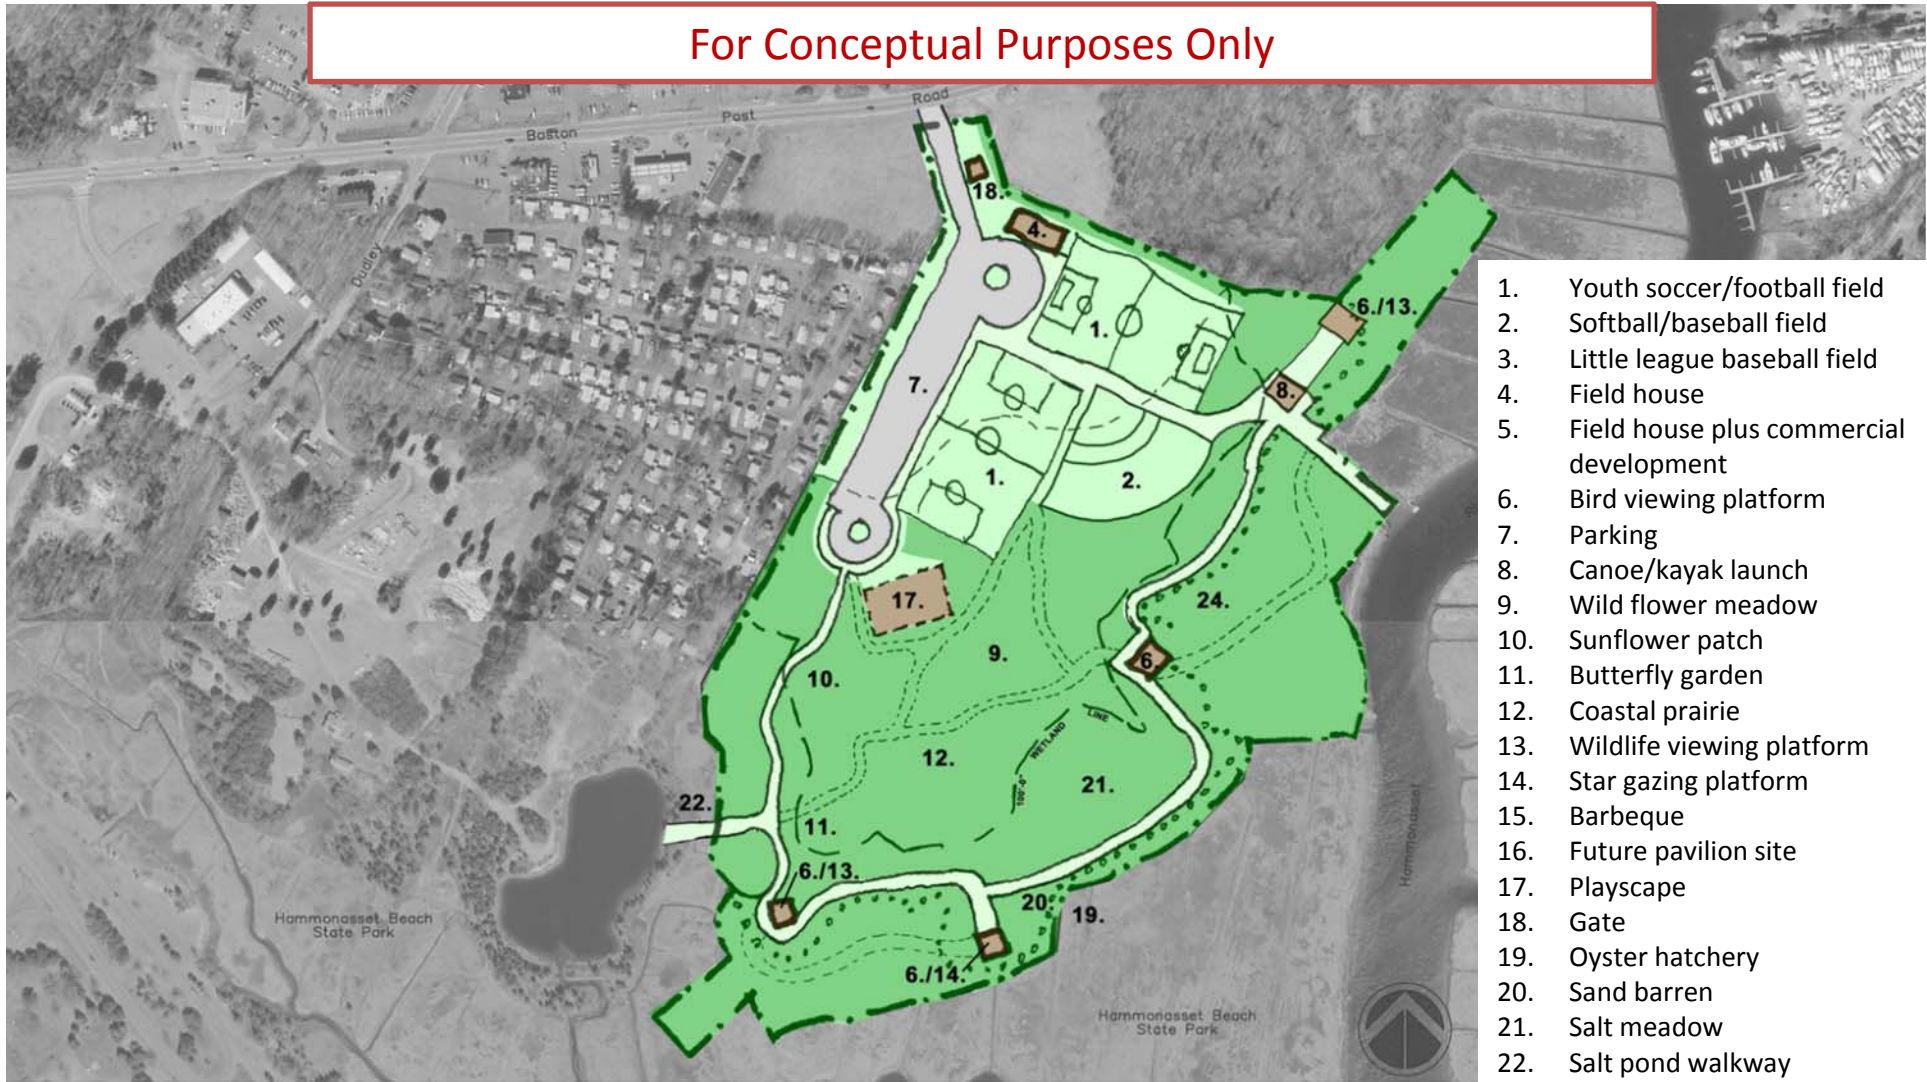

For Conceptual Purposes Only

1. Youth soccer/football field
2. Softball/baseball field
3. Little league baseball field
4. Field house
5. Field house plus commercial development
6. Bird viewing platform
7. Parking
8. Canoe/kayak launch
9. Wild flower meadow
10. Sunflower patch
11. Butterfly garden
12. Coastal prairie
13. Wildlife viewing platform
14. Star gazing platform
15. Barbeque
16. Future pavilion site
17. Playscape
18. Gate
19. Oyster hatchery
20. Sand barren
21. Salt meadow
22. Salt pond walkway
23. Hangar Arts Center
24. Salt marsh forest

**GRISWOLD SITE OPTIONS:
THE GRISWOLD SALT PASTURE**

For Conceptual Purposes Only

1. Youth soccer/football field
2. Softball/baseball field
3. Little league baseball field
4. Field house
5. Field house plus commercial development
6. Bird viewing platform
7. Parking
8. Canoe/kayak launch
9. Wild flower meadow
10. Sunflower patch
11. Butterfly garden
12. Coastal prairie
13. Wildlife viewing platform
14. Star gazing platform
15. Barbeque
16. Future pavilion site
17. Playscape
18. Gate
19. Oyster hatchery
20. Sand barren
21. Salt meadow
22. Salt pond walkway
23. Hangar Arts Center
24. Salt marsh forest

**GRISWOLD SITE OPTIONS:
THE GRISWOLD PARK**

For Conceptual Purposes Only

1. Youth soccer/football field
2. Softball/baseball field
3. Little league baseball field
4. Field house
5. Field house plus commercial development
6. Bird viewing platform
7. Parking
8. Canoe/kayak launch
9. Wild flower meadow
10. Sunflower patch
11. Butterfly garden
12. Coastal prairie
13. Wildlife viewing platform
14. Star gazing platform
15. Barbeque
16. Future pavilion site
17. Playscape
18. Gate
19. Oyster hatchery
20. Sand barren
21. Salt meadow
22. Salt pond walkway
23. Hangar Arts Center
24. Salt marsh forest

**GRISWOLD SITE OPTIONS:
THE HANGAR ARTS CENTER AT GRISWOLD PARK**

ARTS HANGAR CENTER: 10,000 SQ. FT. | RENTAL SPACE: 25,000 SQ. FT. | FIELDHOUSE WITH BATHROOMS: 5,000 SQ. FT.